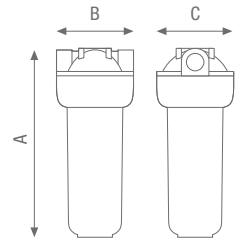

APPLICABLE CARTRIDGES:

- FA HOT, CPP SX, PP SX, RA SX, SA SX for PLUS HOT SX
- CPP BX, PP BX, RA BX, SA BX for PLUS HOT S with discharge valve

SPECIFICATIONS

Selected raw materials.
Head and ring nut: reinforced nylon.
Bowl: reinforced nylon.
O-ring: EPDM.
Breather-valve: body polypropylene, o-ring EPDM.

S models

Discharge ball-valve: CW 617 N brass nickel plated.
Discharge plastic nipple: reinforced polypropylene.
Drain funnel: reinforced polypropylene.
> Back-flow preventing device UNI EN 1717-11/2002

IN/OUT:

1/2" - 3/4" - 1"

CERTIFICATIONS:

A range of housings is certified by IAPMO R&T to NSF/ANSI 42 - Structural Integrity Only and CSA B483.1 - Structural Integrity Only.

Housings are tested and certified under the most stringent procedures worldwide, in compliance with EAC/Ghostreghistrizia (Russia).

HOUSINGS PLUS HOT 3P

Housings PLUS HOT 3P fit to standard SX (DOE) cartridges applicable for hot water filtration: FA-HOT SX wound polypropylene cartridges, CPP SX polypropylene melt-blown cartridges, RA SX stainless steel net cartridges. Housings PLUS HOT S 3P with discharge valve fit to washable RA BX stainless steel net cartridges BX cartridges with 45 mm double o-ring collar applicable for hot water filtration.