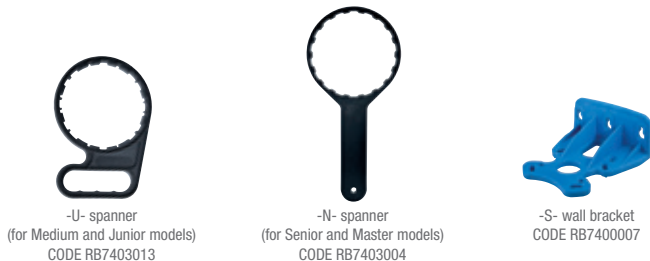

THREADS TYPE

VERSIONS

BOWL TYPE

PACKAGING

BOWLS HEIGHTS

ACCESSORIES ON DEMAND:

CODE RE9020660 LUBRIKIT+ - single-dose lubricant for housing o-ring

PLUS HOT 3P SX